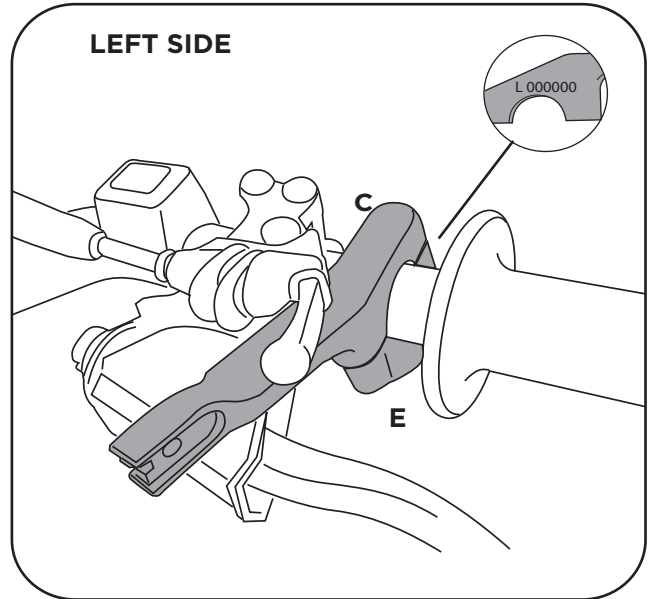

COD. 500001025 REV.1

WARNING! Follow mounting instruction exactly. Ensure that the mounting is secure before riding. These hand guards will not prevent injury in the event of a crash. They are designed to protect the hands from cold weather and impact with small branches you might hit and flying debris. Be sure that you follow the instruction for installing the hand guards. Do not ride with a broken tie wrap. Check to be sure the throttle and other controls are free every time you ride. Failure to heed instruction and this warning could lead to interference with the controls, loss of control of the motorcycle, and an accident.