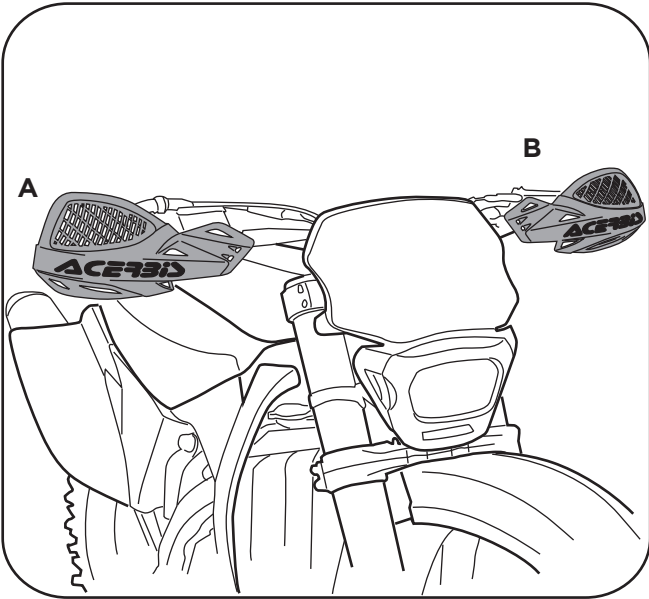

COD. 500001025 REV.1

WARNING! Follow mounting instruction exactly. Ensure that the mounting is secure before riding. These hand guards will not prevent injury in the event of a crash. They are designed to protect the hands from cold weather and impact with small branches you might hit and flying debris. Be sure that you follow the instruction for installing the hand guards. Do not ride with a broken tie wrap. Check to be sure the throttle and other controls are free every time you ride. Failure to heed instruction and this warning could lead to interference with the controls, loss of control of the motorcycle, and an accident.