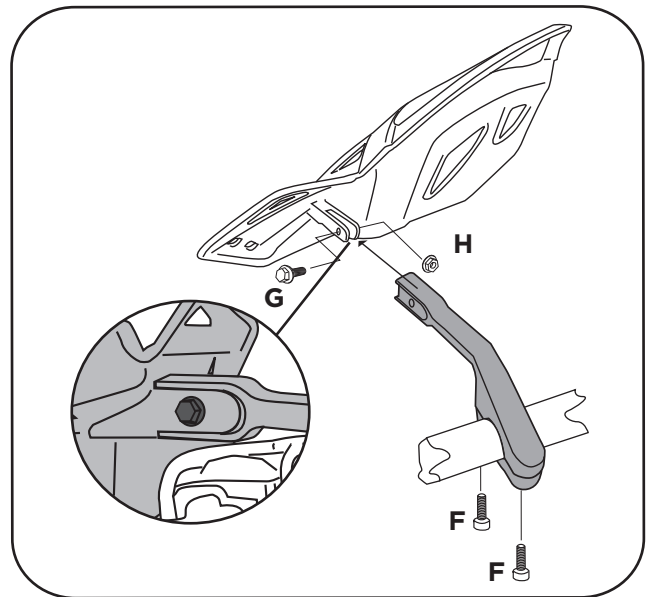

COD. 500001025 REV.1

WARNING! Follow mounting instruction exactly. Ensure that the mounting is secure before riding. These hand guards will not prevent injury in the event of a crash. They are designed to protect the hands from cold weather and impact with small branches you might hit and flying debris. Be sure that you follow the instruction for installing the hand guards. Do not ride with a broken tie wrap. Check to be sure the throttle and other controls are free every time you ride. Failure to heed instruction and this warning could lead to interference with the controls, loss of control of the motorcycle, and an accident.