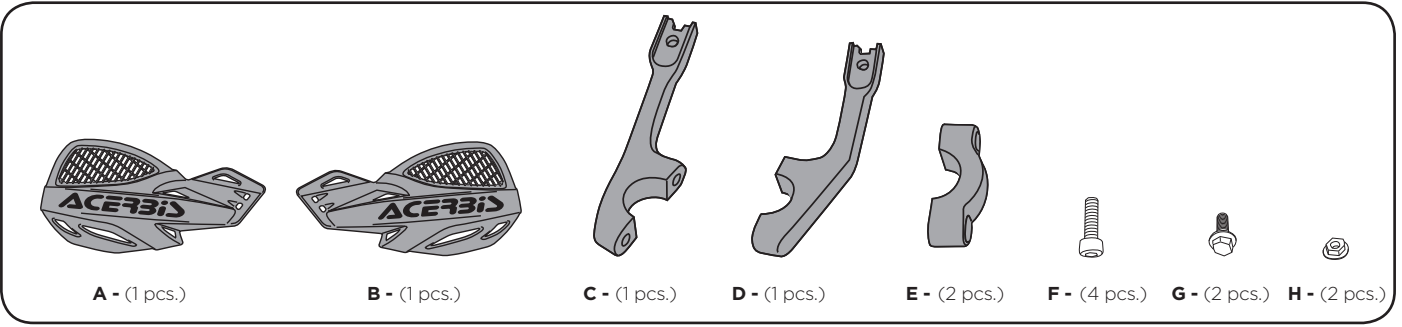

COD. 500001025 REV.1

WARNING! Follow mounting instruction exactly. Ensure that the mounting is secure before riding. These hand guards will not prevent injury in the event of a crash. They are designed to protect the hands from cold weather and impact with small branches you might hit and flying debris. Be sure that you follow the instruction for installing the hand guards. Do not ride with a broken tie wrap. Check to be sure the throttle and other controls are free every time you ride. Failure to heed instruction and this warning could lead to interference with the controls, loss of control of the motorcycle, and an accident.