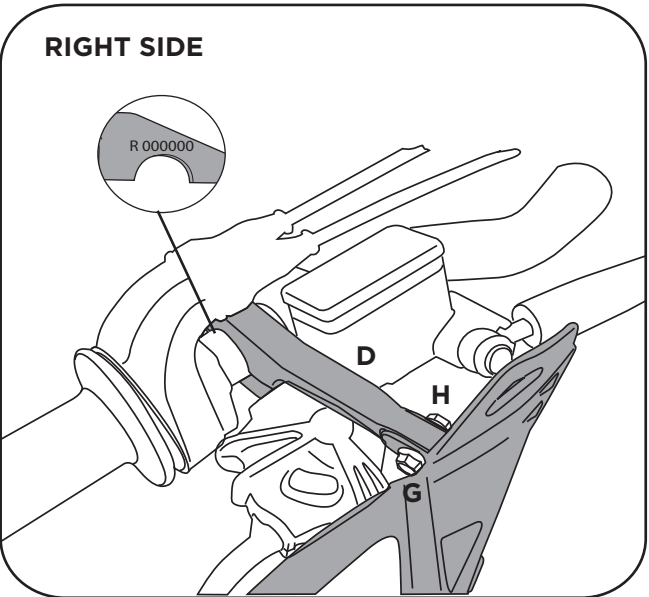

COD. 500001025 REV.1

WARNING! Follow mounting instruction exactly. Ensure that the mounting is secure before riding. These hand guards will not prevent injury in the event of a crash. They are designed to protect the hands from cold weather and impact with small branches you might hit and flying debris. Be sure that you follow the instruction for installing the hand guards. Do not ride with a broken tie wrap. Check to be sure the throttle and other controls are free every time you ride. Failure to heed instruction and this warning could lead to interference with the controls, loss of control of the motorcycle, and an accident.