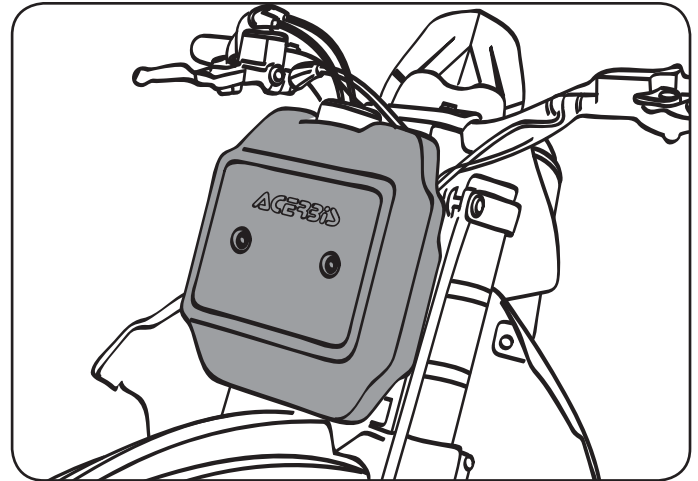

COD. 000000150 REV.2

WARNING!
 Clean tank interior thoroughly before installation. install this fuel tank only in a well ventilated area, as gasoline fumes are extremely dangerous. do not start operate the vehicle if there are any fuel leaks! acerbis recommends that installation be done by licensed mechanic. read all instructions first before beginning installation.