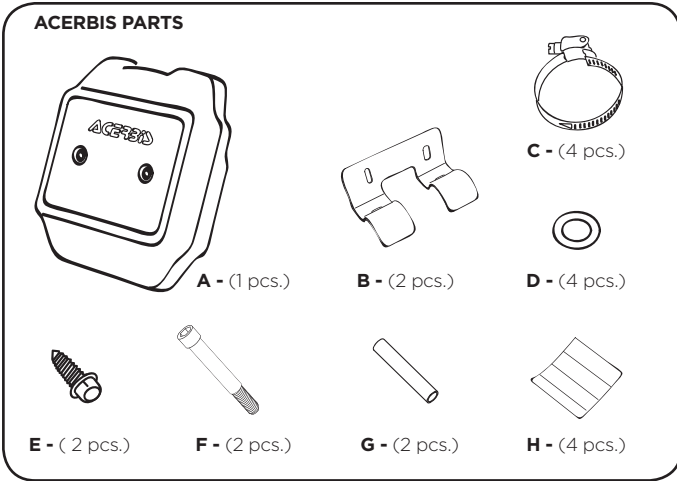

COD. 000000150 REV.2

WARNING!
 Clean tank interior thoroughly before installation. install this fuel tank only in a well ventilated area, as gasoline fumes are extremely dangerous. do not start operate the vehicle if there are any fuel leaks! acerbis recommends that installation be done by licensed mechanic. read all instructions first before beginning installation.

DISCLAIMER:
 DISCLAIMER: Due to uncontrolled variables in the manufacturing process of rotationally molded fuel tanks, the fuel tank may vary in size and shape by up 7% of the manufacturer's original listed capacity.
FOR COMPETITION USE ONLY