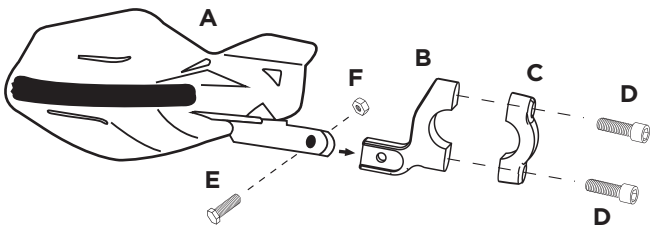

COD. 5000000416000 REV 2

A - (2 pcs.)

B - (2 pcs.)

C - (2 pcs.)

D - (4 pcs.)

E - (2 pcs.)

F - (2 pcs.)

WARNING!

Follow mounting instruction exactly. Ensure that the mounting is secure before riding. These handguards will not prevent injury in the event of a crash. They are designed to protect the hands from cold weather and impact with small branches you might hit and flying debris. Be sure that you follow the instruction for installing the handguards. Do not ride with a broken tie wrap. Check to be sure the throttle and other controls are free every time you ride. Failure to heed instruction and this warning could lead to interference with the controls, loss of control of the motorcycle, and an accident.