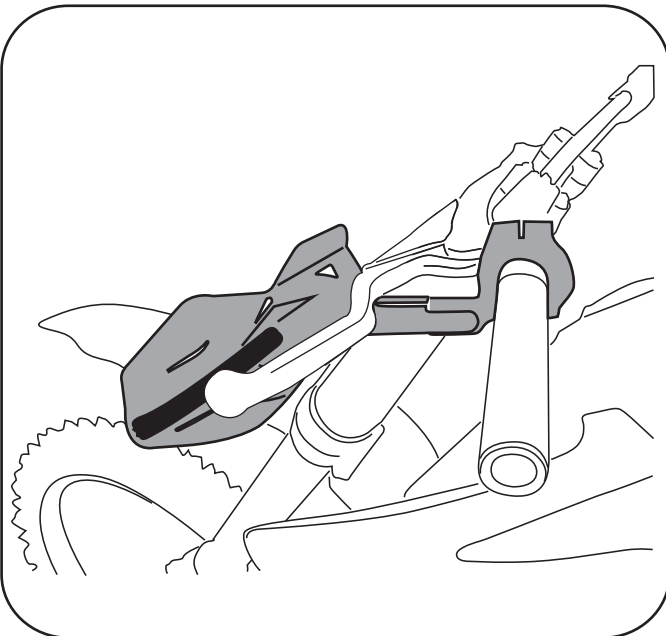

COD. 5000000416000 REV 2

A - (2 pcs.)

B - (2 pcs.)

C - (2 pcs.)

D - (4 pcs.)

E - (2 pcs.)

F - (2 pcs.)

WARNING!

Follow mounting instruction exactly. Ensure that the mounting is secure before riding. These handguards will not prevent injury in the event of a crash. They are designed to protect the hands from cold weather and impact with small branches you might hit and flying debris. Be sure that you follow the instruction for installing the handguards. Do not ride with a broken tie wrap. Check to be sure the throttle and other controls are free every time you ride. Failure to heed instruction and this warning could lead to interference with the controls, loss of control of the motorcycle, and an accident.