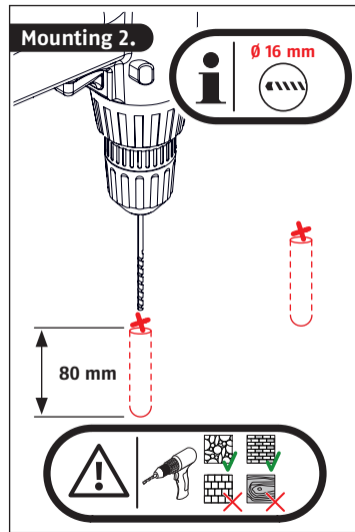

Security Tech Germany

GRANIT™ WBA75

Mounting 5.

Mounting 6.

Mounting 7.

Mounting 8.

⚠ The product should be mounted in solid concrete.

Accept no compromises, choose only quality motorcycle locks.