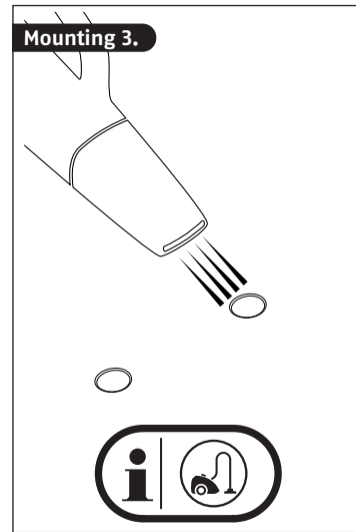

Security Tech Germany

GRANIT™ WBA75

Mounting 5.

Mounting 6.

Mounting 7.

Mounting 8.

⚠ The product should be mounted in solid concrete.

Accept no compromises, choose only quality motorcycle locks.