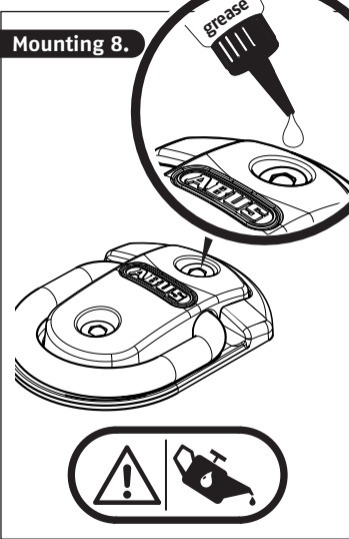

Security Tech Germany

GRANIT™ WBA75

Mounting 5.

Mounting 6.

Mounting 7.

Mounting 8.

⚠ The product should be mounted in solid concrete.

Accept no compromises, choose only quality motorcycle locks.