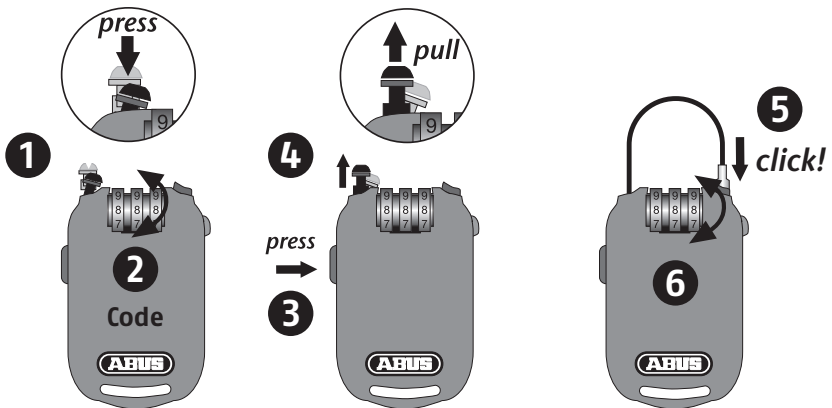

Security Tech Germany

CombiFlex 2501/2502

Set Code / Close

Open