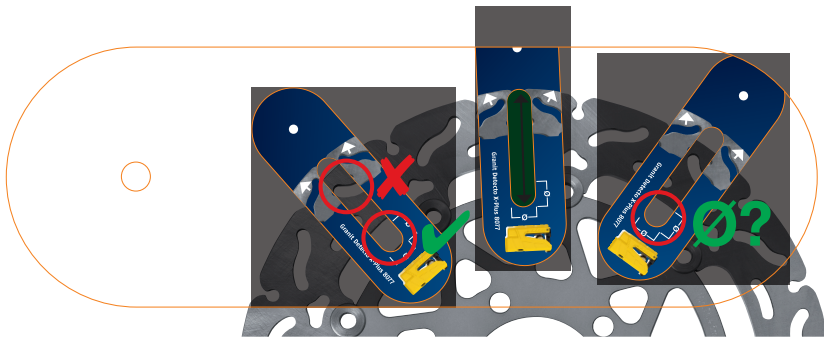

Security Tech Germany

Trigger Alarm 2.0

345/350 Setting

**Please print template at actual size (100%).
Do not scale up or scale down to page size!**

Accept no compromises, choose only quality motorcycle locks.