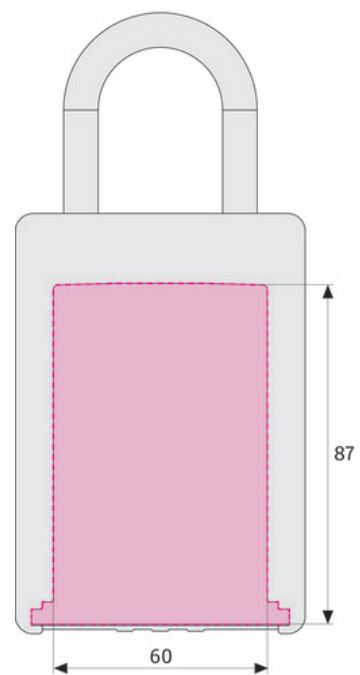

KeyGarage™ 797

Technology

- Solid metal housing
- Locking cover made of zinc die-cast
- 4-digit individually settable code
- Protective cover with sliding mechanism
- Fixing with shackle, e.g. on a door knob of gates and doors
- Can hold up to 20 keys or 14 code cards
- Outer dimensions of housing: 84 x 119 x 44
- Housing and shackle plastic coated (protects door from scratching)

Variants

- Finish: black-silver
- 787: KeyGarage™ for wall mounting
- Japan: Dials made from plastic

KeyGarage™ with shackle

Art. no.:	46330
Level:	4
Article group:	1
Depth e:	44 mm
Height f:	180 mm
Horizontal clearance b:	36 mm
Packaging:	blister packaging
Shackle diameter d:	10 mm
Version:	with shackle
Vertical clearance c:	49 mm
Weight:	773 g
Width a:	84 mm
color:	black/silver
number of code cards:	14
number of keys:	20