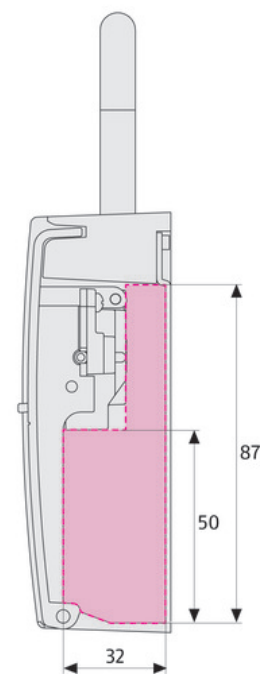

KeyGarage™ 797

Technology

- Solid metal housing
- Locking cover made of zinc die-cast
- 4-digit individually settable code
- Protective cover with sliding mechanism
- Fixing with shackle, e.g. on a door knob of gates and doors
- Can hold up to 20 keys or 14 code cards
- Outer dimensions of housing: 84 x 119 x 44
- Housing and shackle plastic coated (protects door from scratching)

Variants

- Finish: black-silver
- 787: KeyGarage™ for wall mounting
- Japan: Dials made from plastic

KeyGarage™ with shackle

Art. no.:	46330
Level:	4
Article group:	1
Depth e:	44 mm
Height f:	180 mm
Horizontal clearance b:	36 mm
Packaging:	blister packaging
Shackle diameter d:	10 mm
Version:	with shackle
Vertical clearance c:	49 mm
Weight:	773 g
Width a:	84 mm
color:	black/silver
number of code cards:	14
number of keys:	20