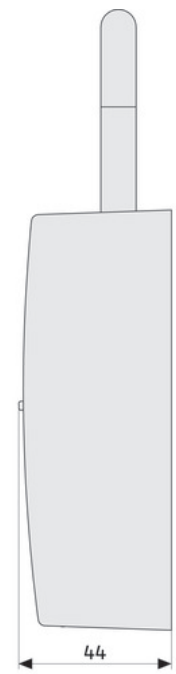

KeyGarage™ 797

Technology

- Solid metal housing
- Locking cover made of zinc die-cast
- 4-digit individually settable code
- Protective cover with sliding mechanism
- Fixing with shackle, e.g. on a door knob of gates and doors
- Can hold up to 20 keys or 14 code cards
- Outer dimensions of housing: 84 x 119 x 44
- Housing and shackle plastic coated (protects door from scratching)

Variants

- Finish: black-silver
- 787: KeyGarage™ for wall mounting
- Japan: Dials made from plastic

KeyGarage™ with shackle

Art. no.:	46330
Level:	4
Article group:	1
Depth e:	44 mm
Height f:	180 mm
Horizontal clearance b:	36 mm
Packaging:	blister packaging
Shackle diameter d:	10 mm
Version:	with shackle
Vertical clearance c:	49 mm
Weight:	773 g
Width a:	84 mm
color:	black/silver
number of code cards:	14
number of keys:	20