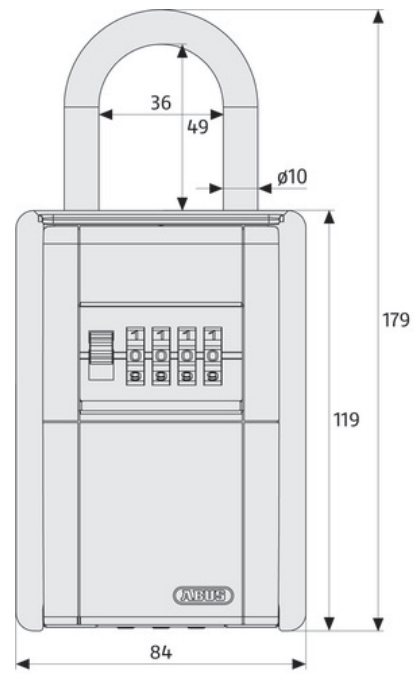

KeyGarage™ 797

Technology

- Solid metal housing
- Locking cover made of zinc die-cast
- 4-digit individually settable code
- Protective cover with sliding mechanism
- Fixing with shackle, e.g. on a door knob of gates and doors
- Can hold up to 20 keys or 14 code cards
- Outer dimensions of housing: 84 x 119 x 44
- Housing and shackle plastic coated (protects door from scratching)

Variants

- Finish: black-silver
- 787: KeyGarage™ for wall mounting
- Japan: Dials made from plastic

KeyGarage™ with shackle

Art. no.:	46330
Level:	4
Article group:	1
Depth e:	44 mm
Height f:	180 mm
Horizontal clearance b:	36 mm
Packaging:	blister packaging
Shackle diameter d:	10 mm
Version:	with shackle
Vertical clearance c:	49 mm
Weight:	773 g
Width a:	84 mm
color:	black/silver
number of code cards:	14
number of keys:	20