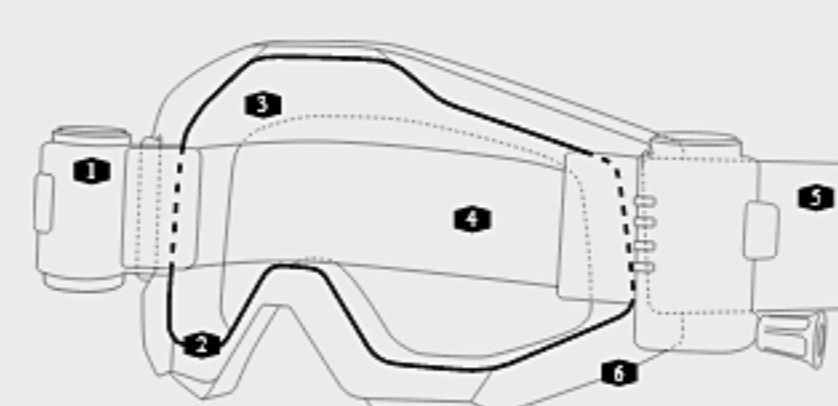

1 - Simplicity

Pre-built with Speedlab Vision System to tackle the muddiest conditions.

2 - Fitment

Curvature suited for comfort and great field of vision.

3 - Foam

Increased vent foam density aiding in keeping the elements out.

4 - Lens

Anti-fog, scratch resistant Lexan® lens for unimpaired vision complete with tear-off pins.

5 - Strap

40mm silicon coated strap holds your goggles in place in wet conditions.

6 - Simplicity

Constructed out of flexible yet durable urethane featuring combined matte & gloss finish.