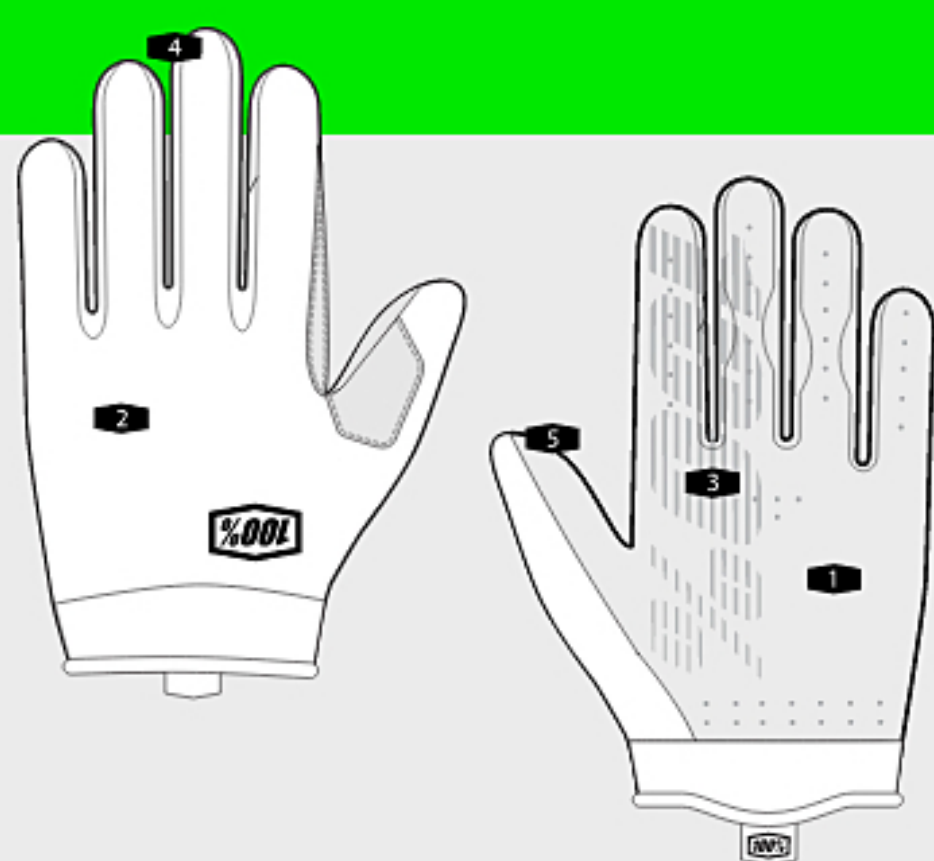

THE ITRACK

RACING
Gloves ⇒ 100%
100パーセント

Ultra-light materials are fused with the simplistic design top riders expect from a premium glove. Maximum comfort and durability. Minimum distractions.

100パーセント
iTRACK
Features
100%

1 - Perforated Single Layer Clarino® Palm
improves comfort while reducing bunching.

2 - Polymesh Backhand
improves fit over knuckles and increases airflow.

3 - Silicon Printed Palm Graphics
improve palm and lever traction.

4 - Trek-dry Finger Gussets
enhance mobility and wick away moisture.

5 - Integrated Tech-thread
keeps you connected with your phone or MP3 player.

100%
**COMPLETE
CONNECT-
IVITY**